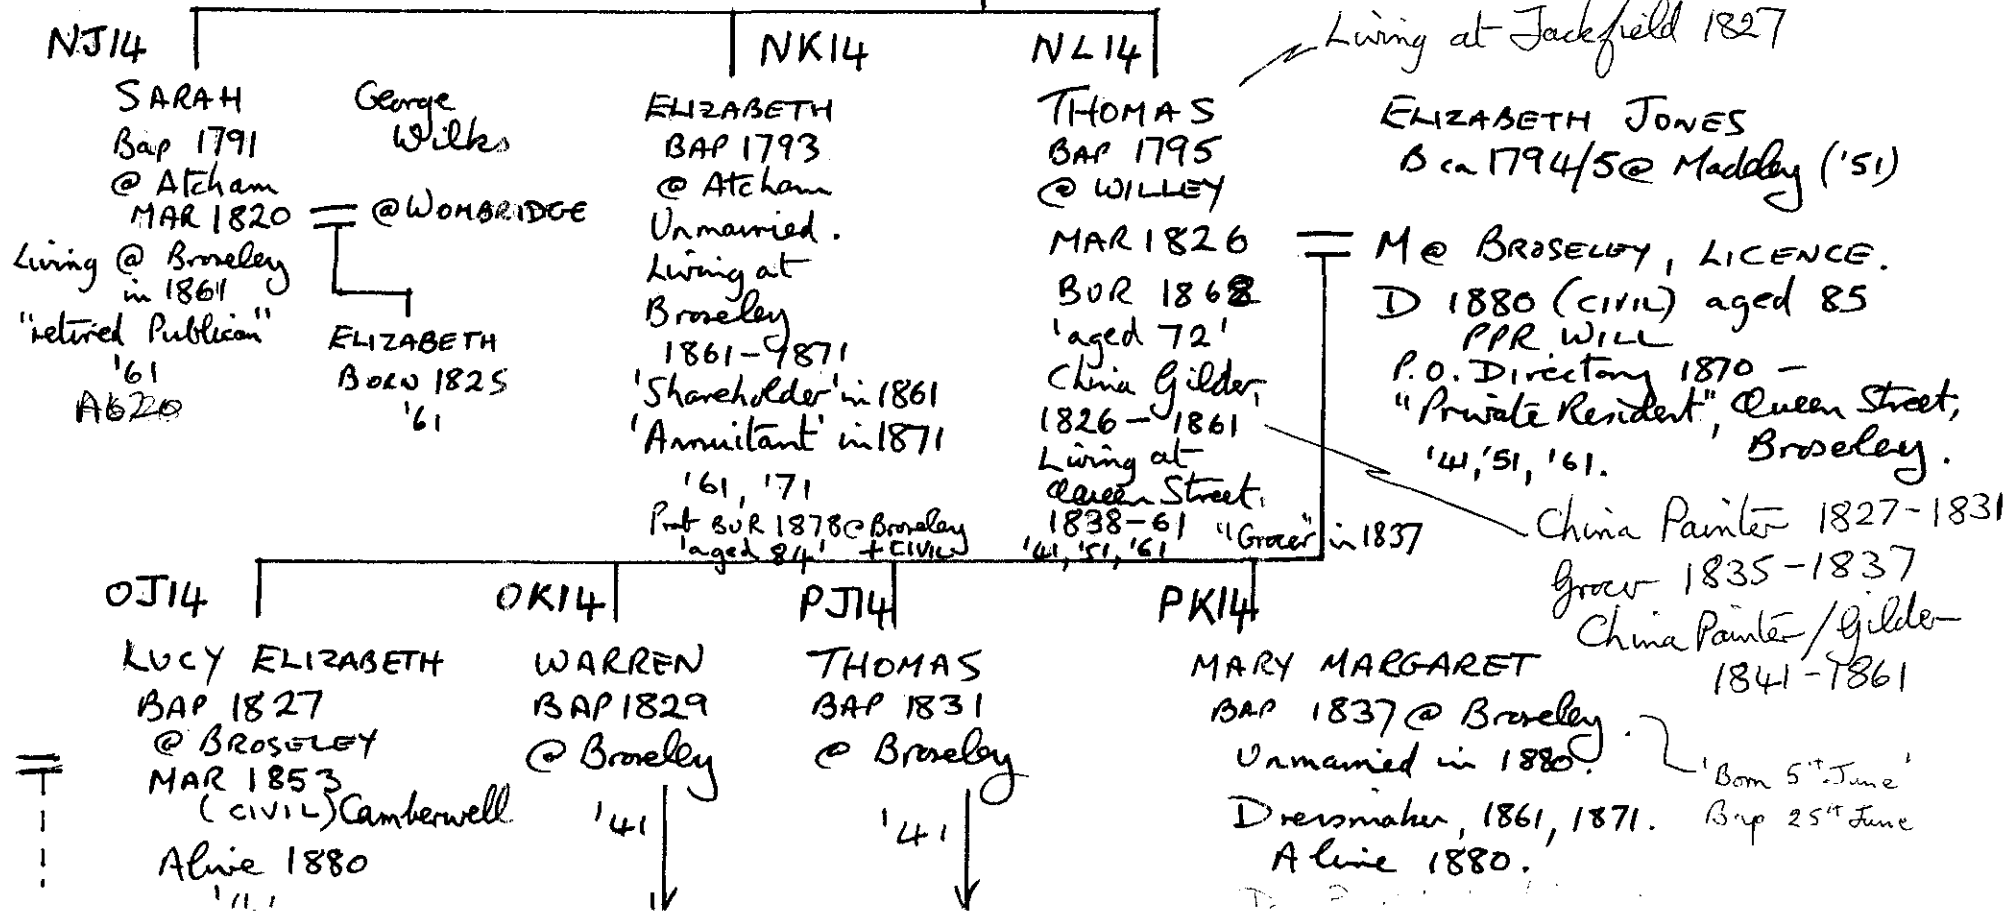

SPEAKE FAMILY OF
BROSELEY - AUSTRALIA.

Part 1.

RICHARD SPEAKE ANNE YA.

MAR 1751
@ Stapleton

— P^r Bap 1752 @ Shipton.

MA 14
THOMAS SPEAKE

B ca 1750/1
(from death)

MAR 1790

BOR 1832 @ Broseley
"aged 81"
of "The Dean", 1832

ELIZABETH PRICE

B ca 1761/2
(from death)

MAR @ St Mary's, Shrewsbury.

BOR 1833 @ Broseley
'aged 70'
of "The Dean" 1832

Issue 4
1992
J.D. Speake

Donald Campbell

SPEAKE FAMILY - BROSELEY / AUSTRALIA

Part 2.

PJ14

THOMAS SPEAK
 Bap 1831 @ Broseley, England
 MAR 1862 @ Buninyong, Australia
 D 1874 " "
 Mining accident.
 Sailed for Australia 1852
 Not yet found in 1851 census.

Emma EVANS
 B 1838 . . . East Chichester, Sussex
 M 1862
 D 1877 @ Buninyong
 of T.B.

Eliza (or Emma?)
 B 1871 Gough
 M . . . STRIDE
 Died young
 of T.B. X
 NIL

John GEORGE
 MAR 1890
 @ Scotchmark Lead,
 VIC