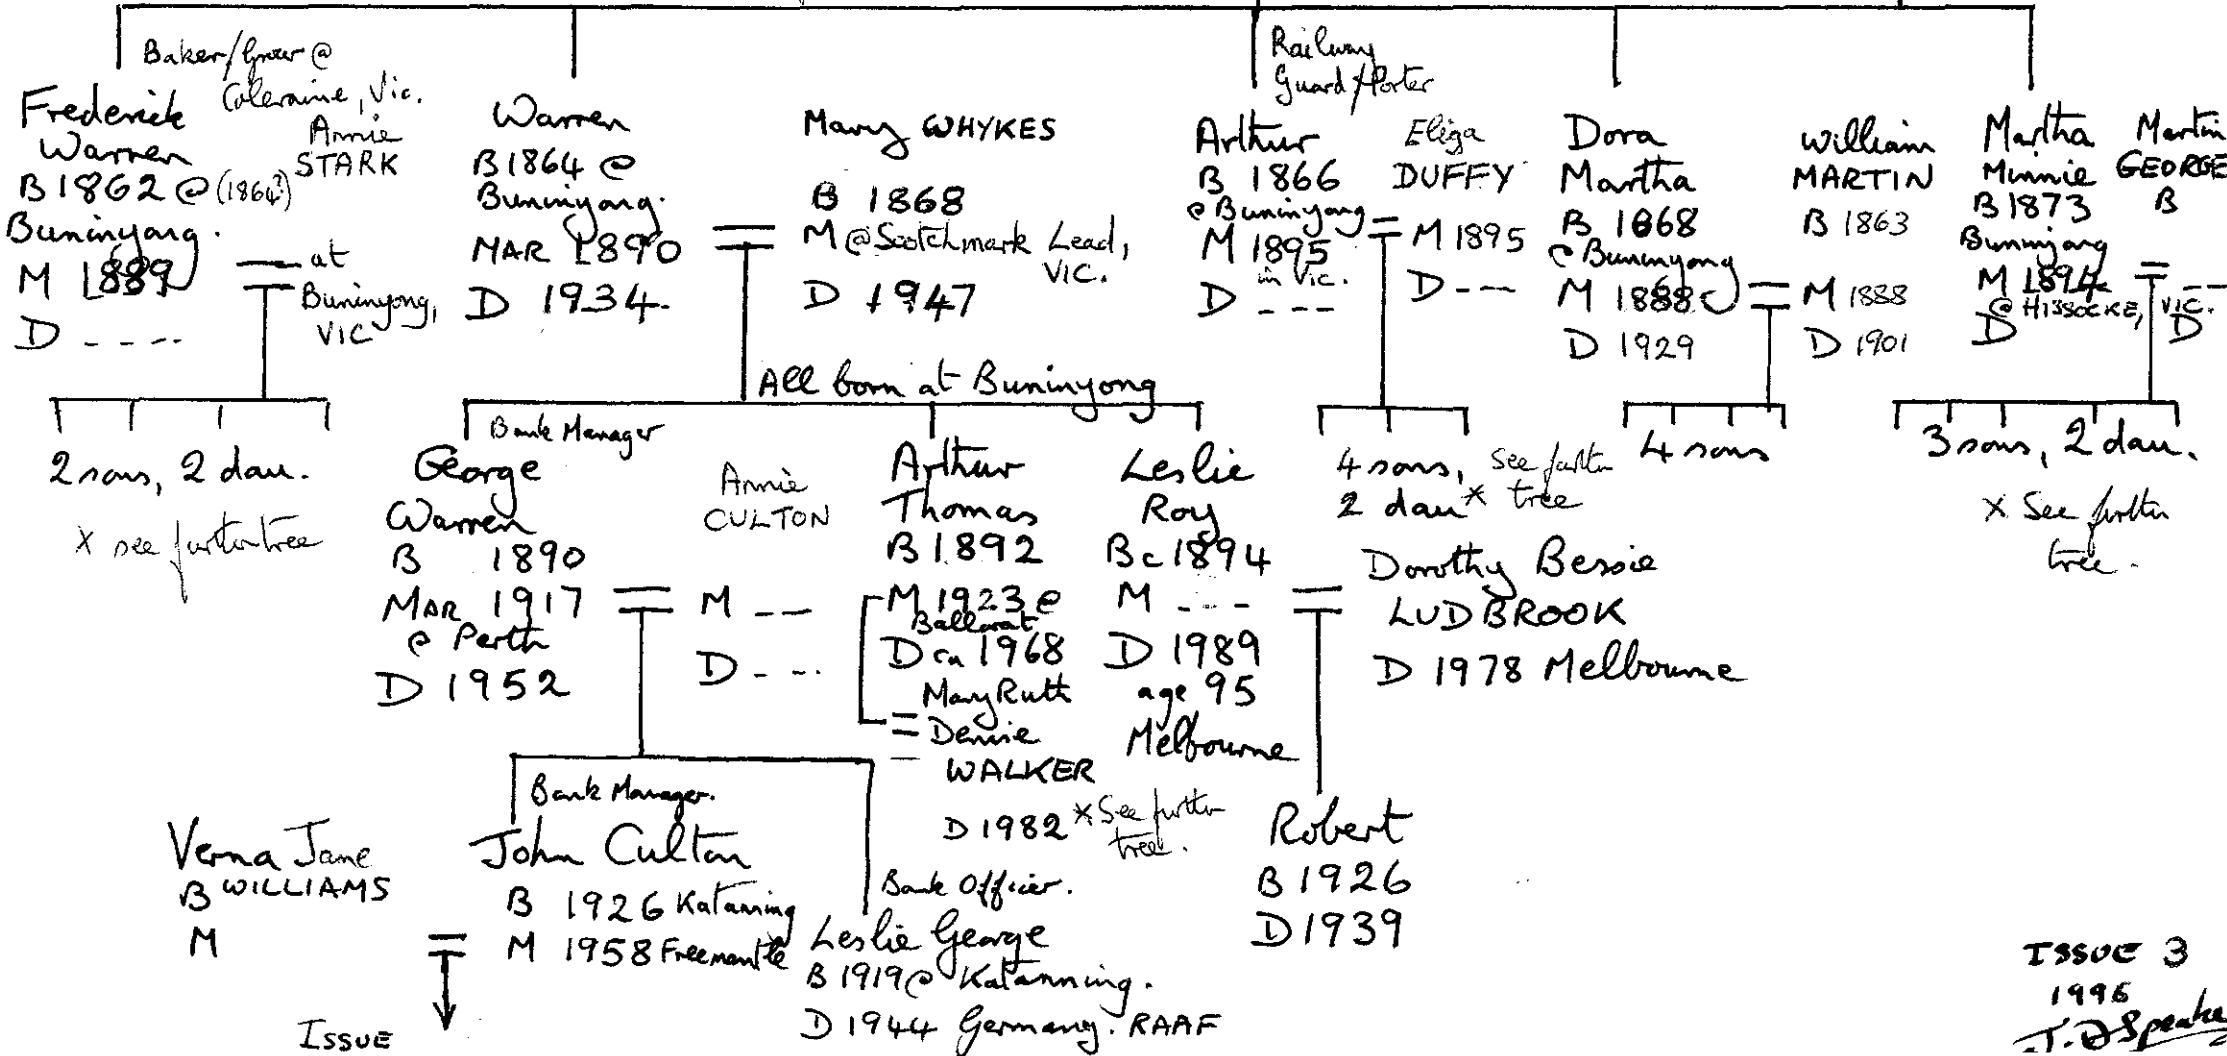

BOR 1832 @ Broseley
"aged 81"
of "The Dean", 1832

ELIZABETH PRICE

B ca 1761/2
(from death)

MAR @ St Mary's, Shrewsbury.

BOR 1833 @ Broseley
'aged 70'
of "The Dean" 1832

Issue 4
1992
J.D. Speake

Donald Campbell

SPEAKE FAMILY - BROSELEY / AUSTRALIA

Part 2.

PJ14

THOMAS SPEAK
 Bap 1831 @ Broseley, England
 MAR 1862 @ Buninyong, Australia
 D 1874 " "
 Mining accident.
 Sailed for Australia 1852
 Not yet found in 1851 census.

Emma EVANS
 B 1838 . . . East Chichester, Sussex
 M 1862
 D 1877 @ Buninyong
 of T.B.

Eliza (or Emma?)
 B 1871 Gough
 M . . . STRIDE
 Died young
 of T.B. X
 NIL

John GEORGE
 MAR 1890
 @ Scotchmark Lead,
 VIC

Arthur Speak,
son of Thomas Speak, PJ 14

~ Railway Guard/Porter

Arthur

B 1866 @ Bunnigary

Eliza

M

M

D