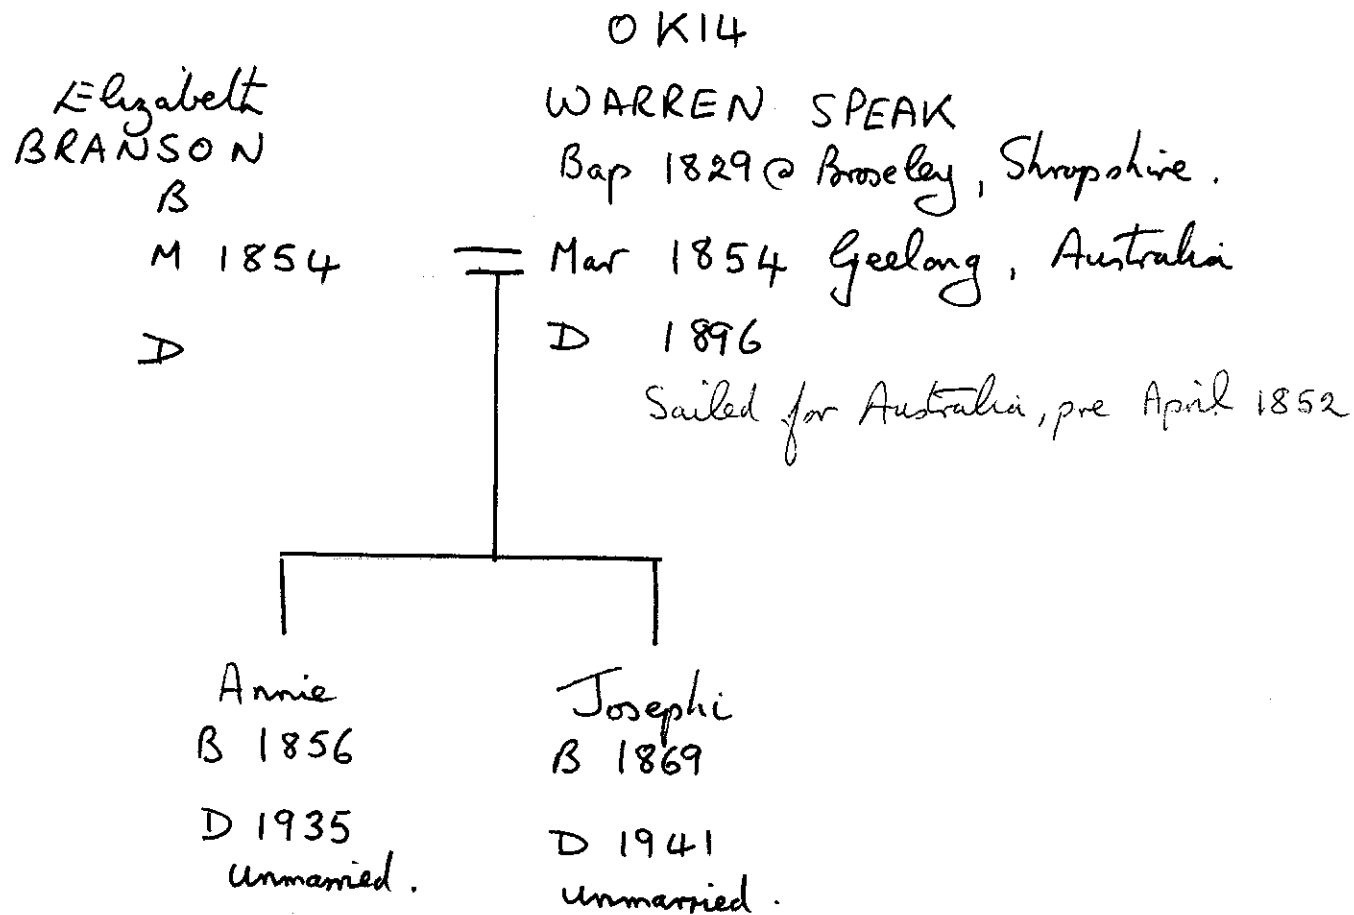

SPEAKE FAMILY - BROSELEY / AUSTRALIA

Part 2.

PJ14

THOMAS SPEAK
 Bap 1831 @ Broseley, England
 MAR 1862 @ Buninyong, Australia
 D 1874 " "
 Mining accident.
 Sailed for Australia 1852
 Not yet found in 1851 census.

Emma EVANS
 B 1838 . . . East Chichester, Sussex
 M 1862
 D 1877 @ Buninyong
 of T.B.

Eliza (or Emma?)
 B 1871 Gough
 M . . . STRIDE
 Died young
 of T.B. X
 NIL

John GEORGE
 MAR 1890
 @ Scotchmark Lead,
 VIC

D

Bert

Harold

Leo

Frederick

Florie

Eileen

SPEAK FAMILY OF BROSELEY/AUSTRALIA
Part 3

Frederick Warren Speak.
Son of Thomas Speak, PJ14

✓ Baker/Groer, Clevaine

Frederick Warren
B 1862 @ Buninyong
M
D ?

Annie
STARK.